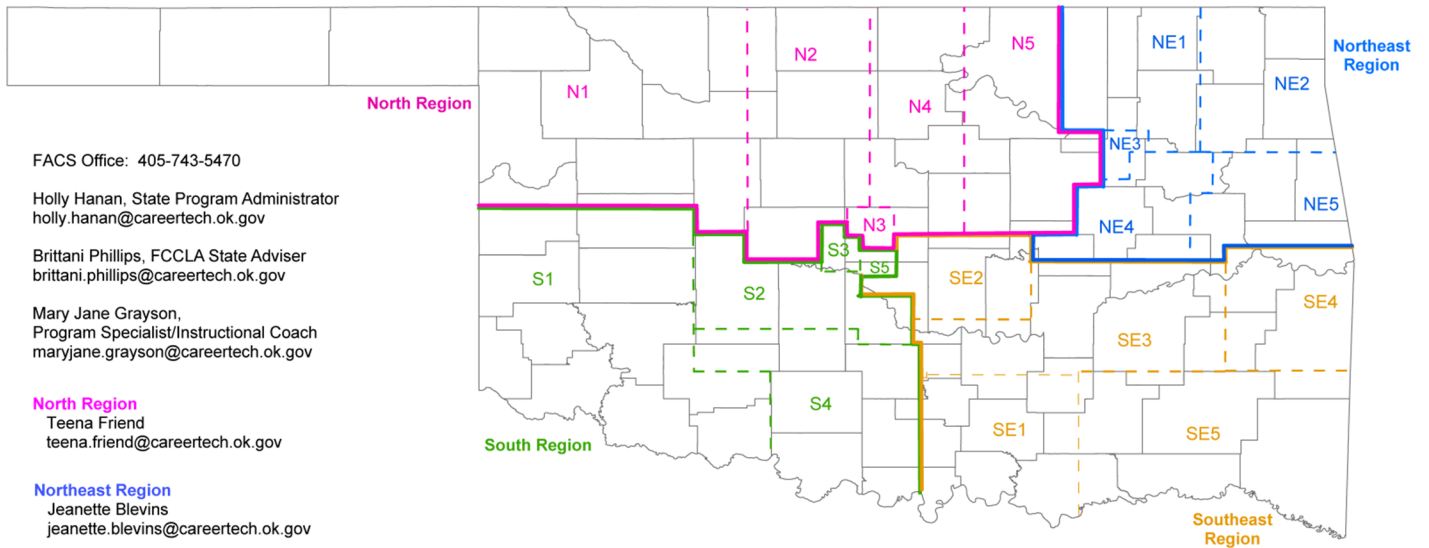

Family and Consumer Sciences Education FCCLA 2021-22 Regions and Districts

FACS Office: 405-743-5470

Holly Hanan, State Program Administrator
holly.hanan@careertech.ok.gov

Brittani Phillips, FCCLA State Adviser
brittani.phillips@careertech.ok.gov

Mary Jane Grayson,
Program Specialist/Instructional Coach
maryjane.grayson@careertech.ok.gov

North Region
Teena Friend
teena.friend@careertech.ok.gov

Northeast Region
Jeanette Blevins
jeanette.blevins@careertech.ok.gov

South Region
Joann Carter
joann.carter@careertech.ok.gov

Southeast Region
Jan Long
jan.long@careertech.ok.gov